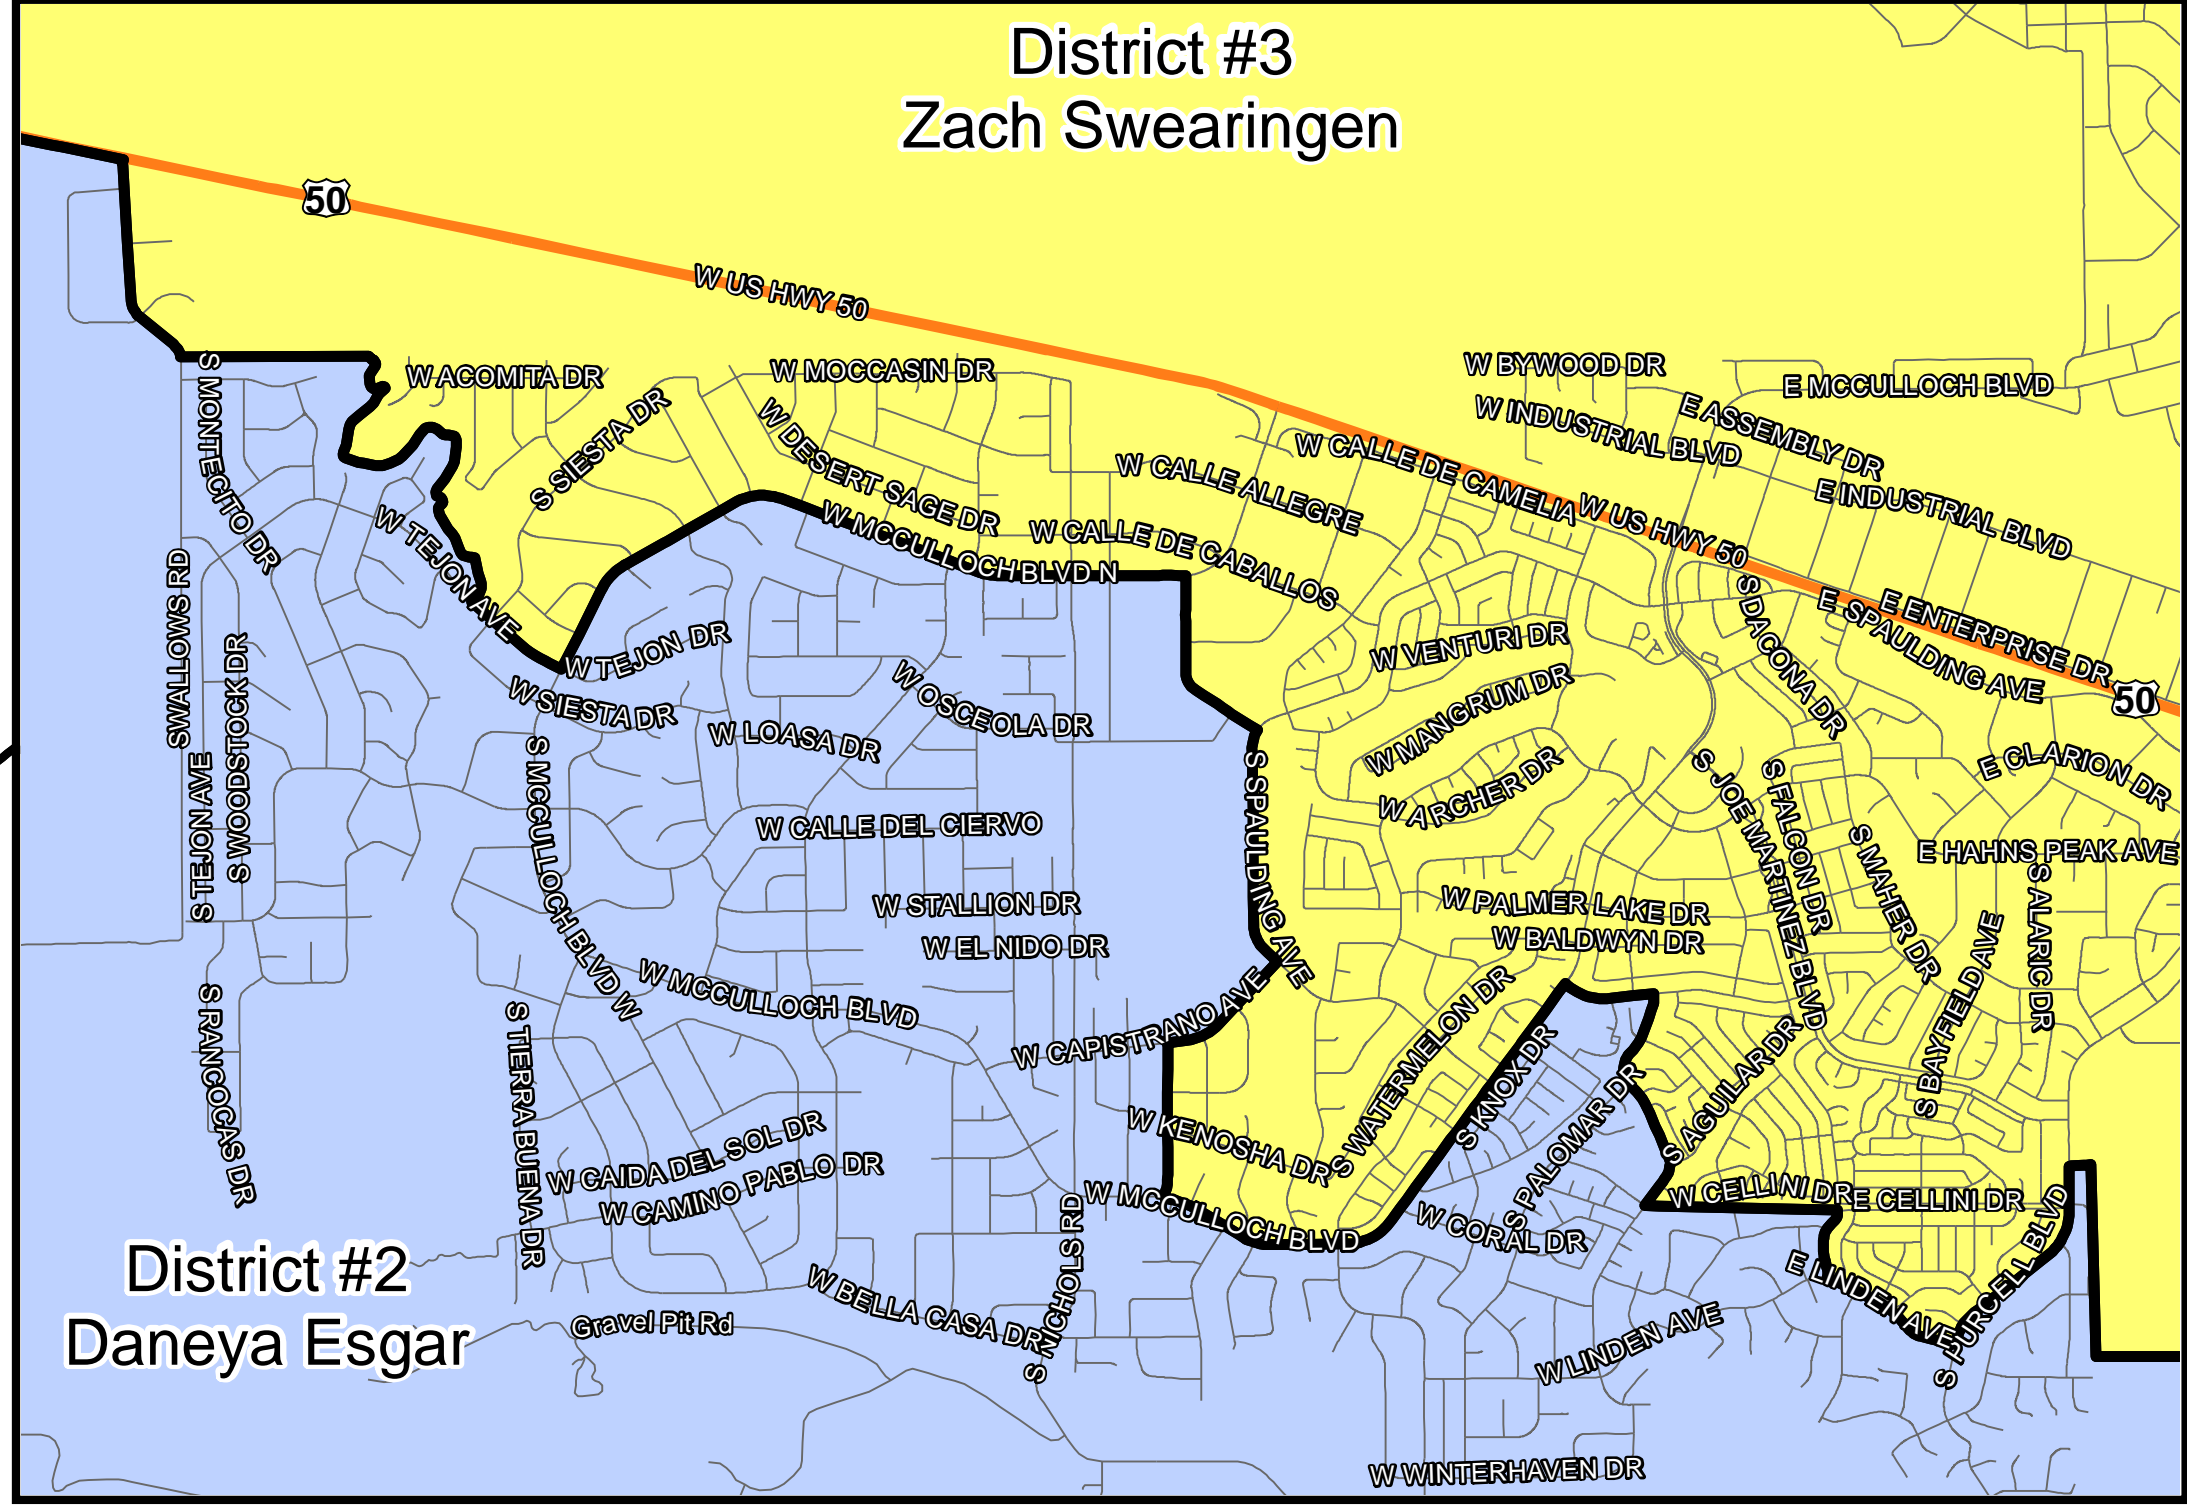

El Paso County

Fremont County

Crowley County

Otero County

Custer County

District #3
Zach Swearingen

District #2
Daneya Esgar

District #1
Epimenio (Eppie) Griego

Pueblo County BOCC Districts

Prepared by the Pueblo County GIS Center For: Pueblo County BOCC
 Unauthorized reproduction or duplication of this document is strictly prohibited without written consent by the Pueblo County GIS Center.
 The Pueblo County GIS Center makes no claims as to the accuracy of the information portrayed in this document.
 For further information, please contact the Pueblo County GIS Center:
 215 W 10th St, Pueblo CO 81003 719.583.6240 (v) 719.583.6249 (f)
 Base Data Sources: Pueblo County, CDOT
 File Name: BOCC_Districts_230801.mxd
 Path: C:\Users\deherrer\Public\County EDGIS Dropbox\Shared Projects\Robert\Electoral\ Date of Preparation: Jul 20, 2023
 Prepared by: Robert DeHerrera